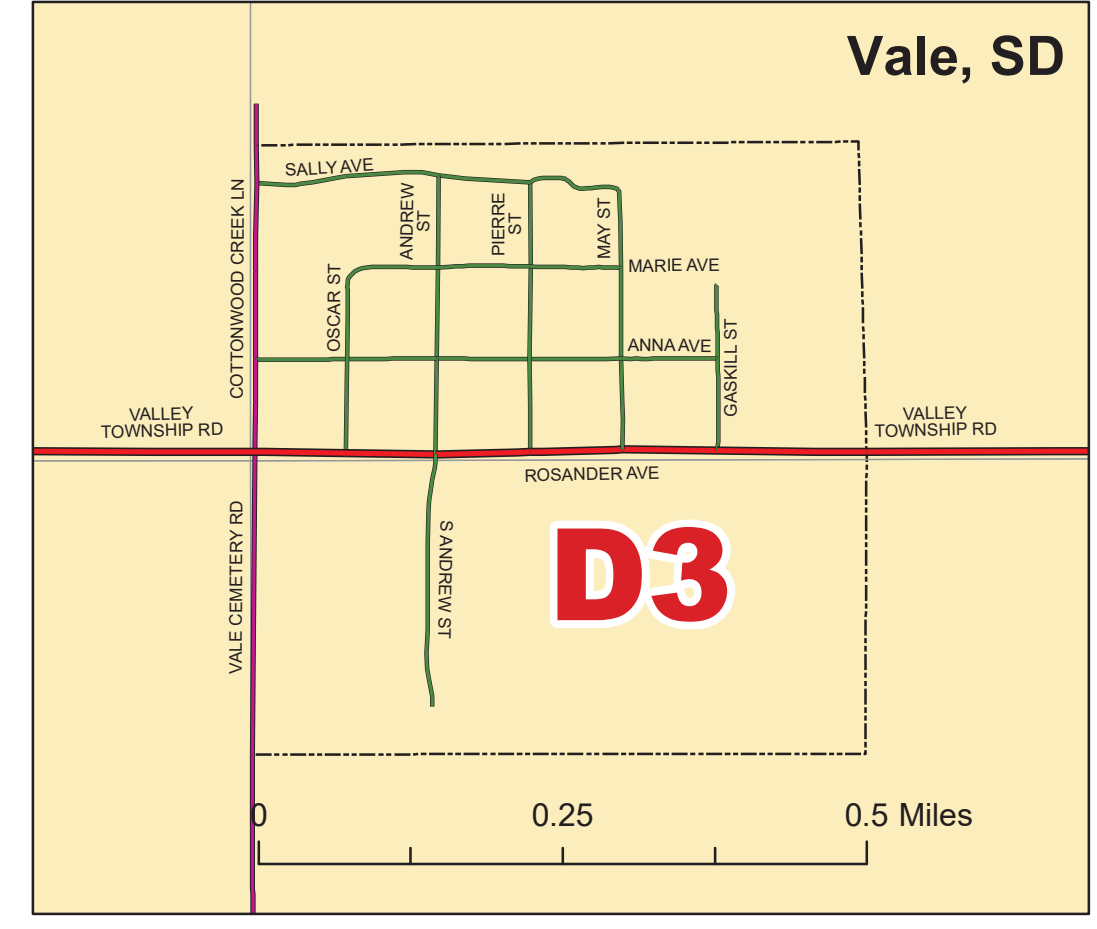

	State Highway		County Primary		Subdivision
	Median		County Secondary		Private
	Bureau of Reclamation		County Secondary Min. Maint.		City
	SD Game, Fish & Parks				Access Road

Map Prepared 12/31/2021 By:
 Mapping and Planning Specialists, Inc.
 651-602-9554 www.mapsrus.net

Fruitdale, SD

Nisland, SD

Vale, SD

Newell, SD