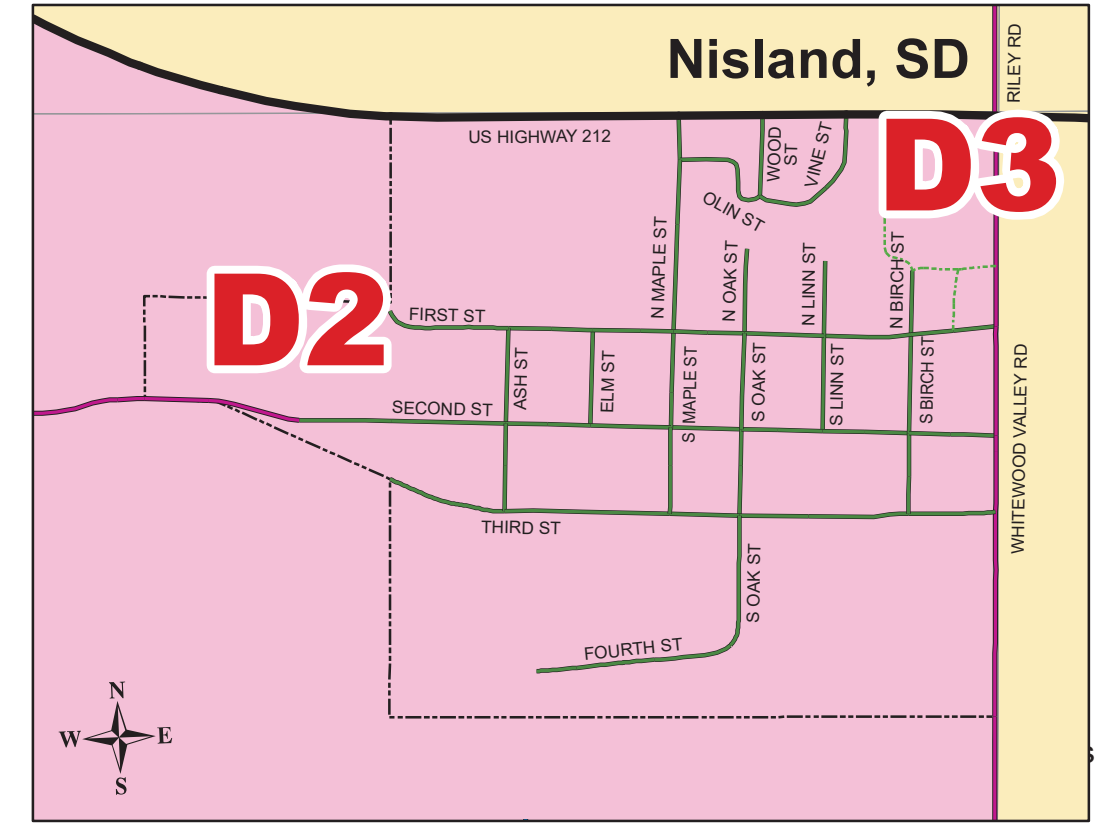

Belle Fourche, SD

0 0.5 1 Miles

Butte County Highway Dept.
 117 5th Ave
 Belle Fourche, SD 57717
 (605) 892-4414
Dwayne Heidrich, Hwy. Supt.
Lori Johnston, Admin. Asst.

LEGEND: Department of Transportation Status

	State Highway		County Primary		Subdivision
	Median		County Secondary		Private
	Bureau of Reclamation		County Secondary Min. Maint.		City
	SD Game, Fish & Parks				Access Road

Map Prepared 12/31/2021 By:
 Mapping and Planning Specialists, Inc.
 651-602-9554 www.mapsrus.net

Fruitdale, SD

Nisland, SD

Vale, SD

Newell, SD