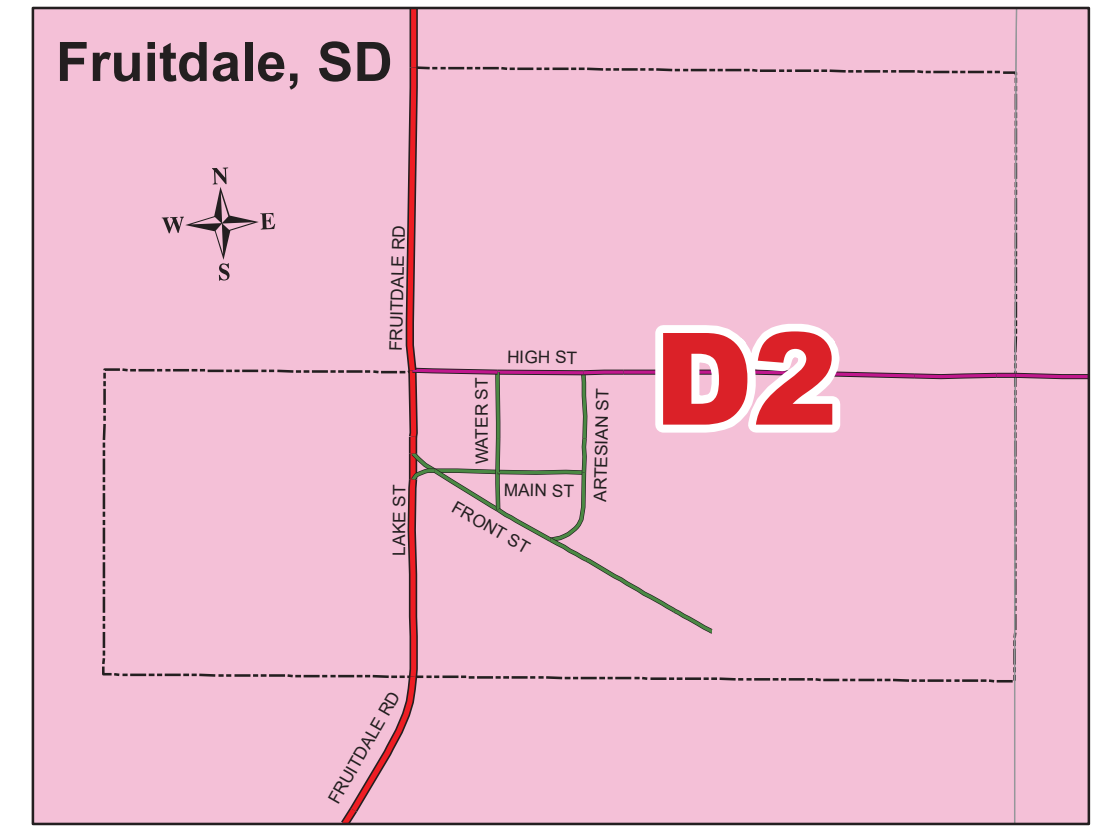

Belle Fourche, SD

0 0.5 1 Miles

Butte County Highway Dept.
 117 5th Ave
 Belle Fourche, SD 57717
 (605) 892-4414
Dwayne Heidrich, Hwy. Supt.
Lori Johnston, Admin. Asst.

LEGEND: Department of Transportation Status

	State Highway		County Primary		Subdivision
	Median		County Secondary		Private
	Bureau of Reclamation		County Secondary Min. Maint.		City
	SD Game, Fish & Parks				Access Road

Map Prepared 12/31/2021 By:
 Mapping and Planning Specialists, Inc.
 651-602-9554 www.mapsrus.net

Fruitdale, SD

Nisland, SD

Vale, SD

Newell, SD